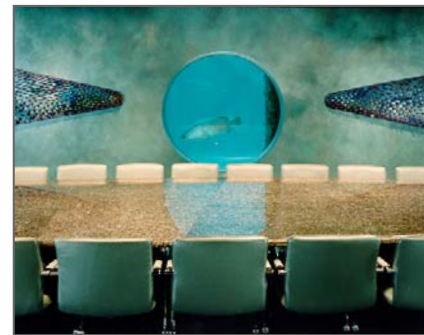

**COMPLETED:** 1990  
**PROGRAM:** 110,000 SF  
**BUDGET:** \$43 MILLION  
**CLIENT:** THE AUDUBON INSTITUTE  
**MBA TEAM:**  
CREED W. BRIERRE, ARCHITECT, AIA

■ Built on a site along the Mississippi River in New Orleans' historic Vieux Carré, the Aquarium of the Americas opened in September 1990, and the adjacent and surrounding 15-acre Woldenburg Riverfront Park opened in Fall, 1989. Mathes Brierre Architects was one of five firms forming the Bienville Group to conceive, design, and complete the facility in less than four years. In addition to exhibits with nearly four hundred species of fish, reptiles, and other animals, the Aquarium also houses a seafood restaurant, a gift shop, classrooms, research labs, offices, and salinization equipment.